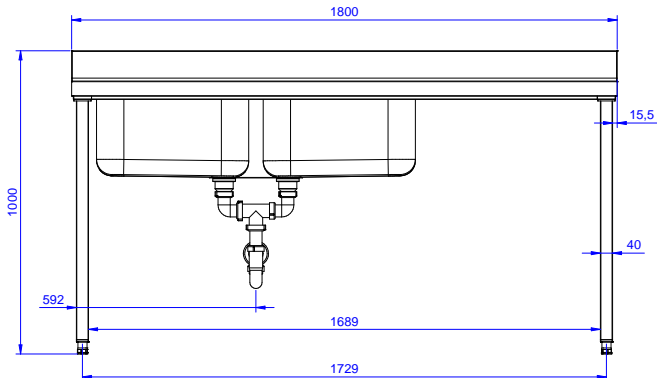

Sink Unit for Dishwasher with
2 bowls right hand drainer
500x500, 1800mm

Short Form Specification

Item No. _____

Worktop in 304 AISI stainless steel with front edge h=40mm. Rear upstand h=100mm. N.2 bowls 500x500mm. Front and side covering panels in stainless steel. Rear panel in stainless steel. Square section legs 40x40mm in stainless steel with adjustable feet. An undercounter dishwasher can be placed under the drainer.

Optional Accessories

- Double plastic drain syphon 1,5" PNC 850021
- Lower shelf for 1200mm tables and sinks and for 1800 mm undercounter dishwasher sinks PNC 855145
- 3-sided underframe for 1200mm tables PNC 855152
- Wheel kit for cupboards, 4 wheels (2 with brakes), D=100 mm PNC 855299
- Single plastic drain syphon 1,5" for work tables with bowl PNC 855306
- Elbow operated mixer tap with spout 3/4", single hole PNC 855322
- Elbow operated mixer tap with short spout 3/4", single hole PNC 855323
- Maxi reel retractable hose spray unit, 6m PNC 855327
- Foot operated mixer tap (hot and cold) with spout 3/4" PNC 855328

APPROVAL: _____

Experience the Excellence
www.electroluxprofessional.com

Key Information:

External dimensions, Width:	
132938 (EDBD1817R)	1800 mm
External dimensions, Depth:	700 mm
External dimensions, Height:	900 mm
Upstand Dimensions, Height:	100 mm
Upstand Dimensions, Depth:	13 mm
Upstand Dimensions, Radius:	R=10
Bowls number	2
Bowl dimensions	500x500xH250
Net weight:	75 kg

Front

Side

D = Drain

Top