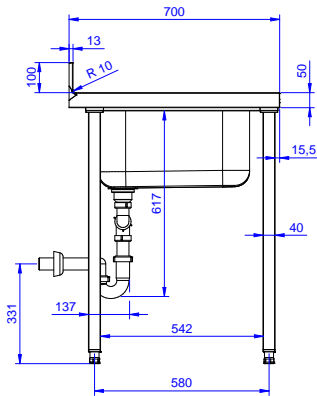

Sink Unit for Dishwasher with
2 bowls right hand drainer
500x500, 1800mm

Short Form Specification

Item No. _____

Worktop in 304 AISI stainless steel with front edge h=40mm. Rear upstand h=100mm. N.2 bowls 500x500mm. Front and side covering panels in stainless steel. Rear panel in stainless steel. Square section legs 40x40mm in stainless steel with adjustable feet. An undercounter dishwasher can be placed under the drainer.

Optional Accessories

- Double plastic drain syphon 1,5" PNC 850021
- Lower shelf for 1200mm tables and sinks and for 1800 mm undercounter dishwasher sinks PNC 855145
- 3-sided underframe for 1200mm tables PNC 855152
- Wheel kit for cupboards, 4 wheels (2 with brakes), D=100 mm PNC 855299
- Single plastic drain syphon 1,5" for work tables with bowl PNC 855306
- Elbow operated mixer tap with spout 3/4", single hole PNC 855322
- Elbow operated mixer tap with short spout 3/4", single hole PNC 855323
- Maxi reel retractable hose spray unit, 6m PNC 855327
- Foot operated mixer tap (hot and cold) with spout 3/4" PNC 855328

APPROVAL: _____

Experience the Excellence
www.electroluxprofessional.com

Key Information:

External dimensions, Width:	
132938 (EDBD1817R)	1800 mm
External dimensions, Depth:	700 mm
External dimensions, Height:	900 mm
Upstand Dimensions, Height:	100 mm
Upstand Dimensions, Depth:	13 mm
Upstand Dimensions, Radius:	R=10
Bowls number	2
Bowl dimensions	500x500xH250
Net weight:	75 kg

Front

Side

D = Drain

Top