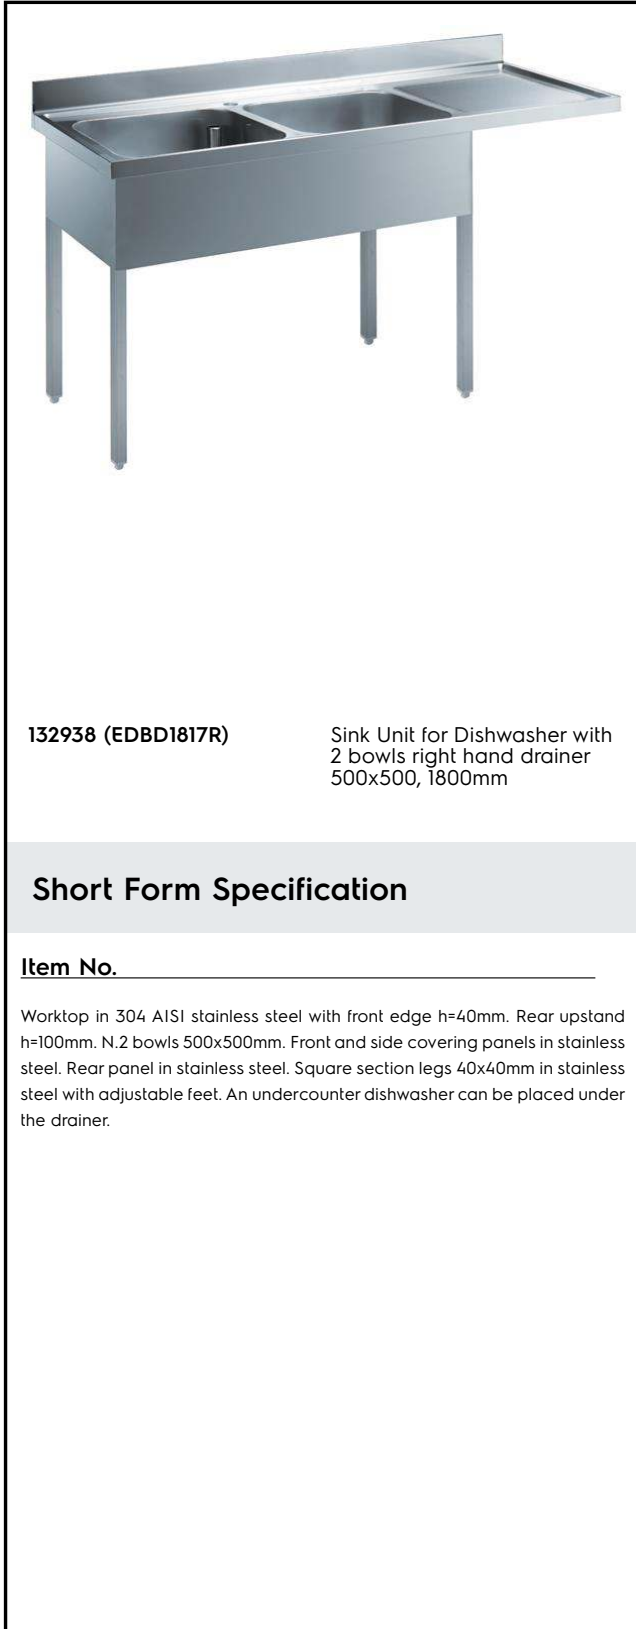

Electrolux
PROFESSIONAL

**Eco Preparation
1800 mm Soaking Sink for
Dishwasher with 2 Bowls**

ITEM # _____

MODEL # _____

NAME # _____

SIS # _____

AIA # _____

132938 (EDBD1817R)

Sink Unit for Dishwasher with
2 bowls right hand drainer
500x500, 1800mm

Short Form Specification

Item No. _____

Worktop in 304 AISI stainless steel with front edge h=40mm. Rear upstand h=100mm. N.2 bowls 500x500mm. Front and side covering panels in stainless steel. Rear panel in stainless steel. Square section legs 40x40mm in stainless steel with adjustable feet. An undercounter dishwasher can be placed under the drainer.

Main Features

- Sturdiness, stability and reliability of table accurately tested.

Construction

- Constructed entirely in stainless steel to offer maximum durability.
- Bottom part of drain left free to house an undercounter dishwasher.
- Wide range of taps are available to suit every need.
- Drainage area suitable for drying operations

APPROVAL: _____

Experience the Excellence
www.electroluxprofessional.com

Key Information:

External dimensions, Width:	
132938 (EDBD1817R)	1800 mm
External dimensions, Depth:	700 mm
External dimensions, Height:	900 mm
Upstand Dimensions, Height:	100 mm
Upstand Dimensions, Depth:	13 mm
Upstand Dimensions, Radius:	R=10
Bowls number	2
Bowl dimensions	500x500xH250
Net weight:	75 kg